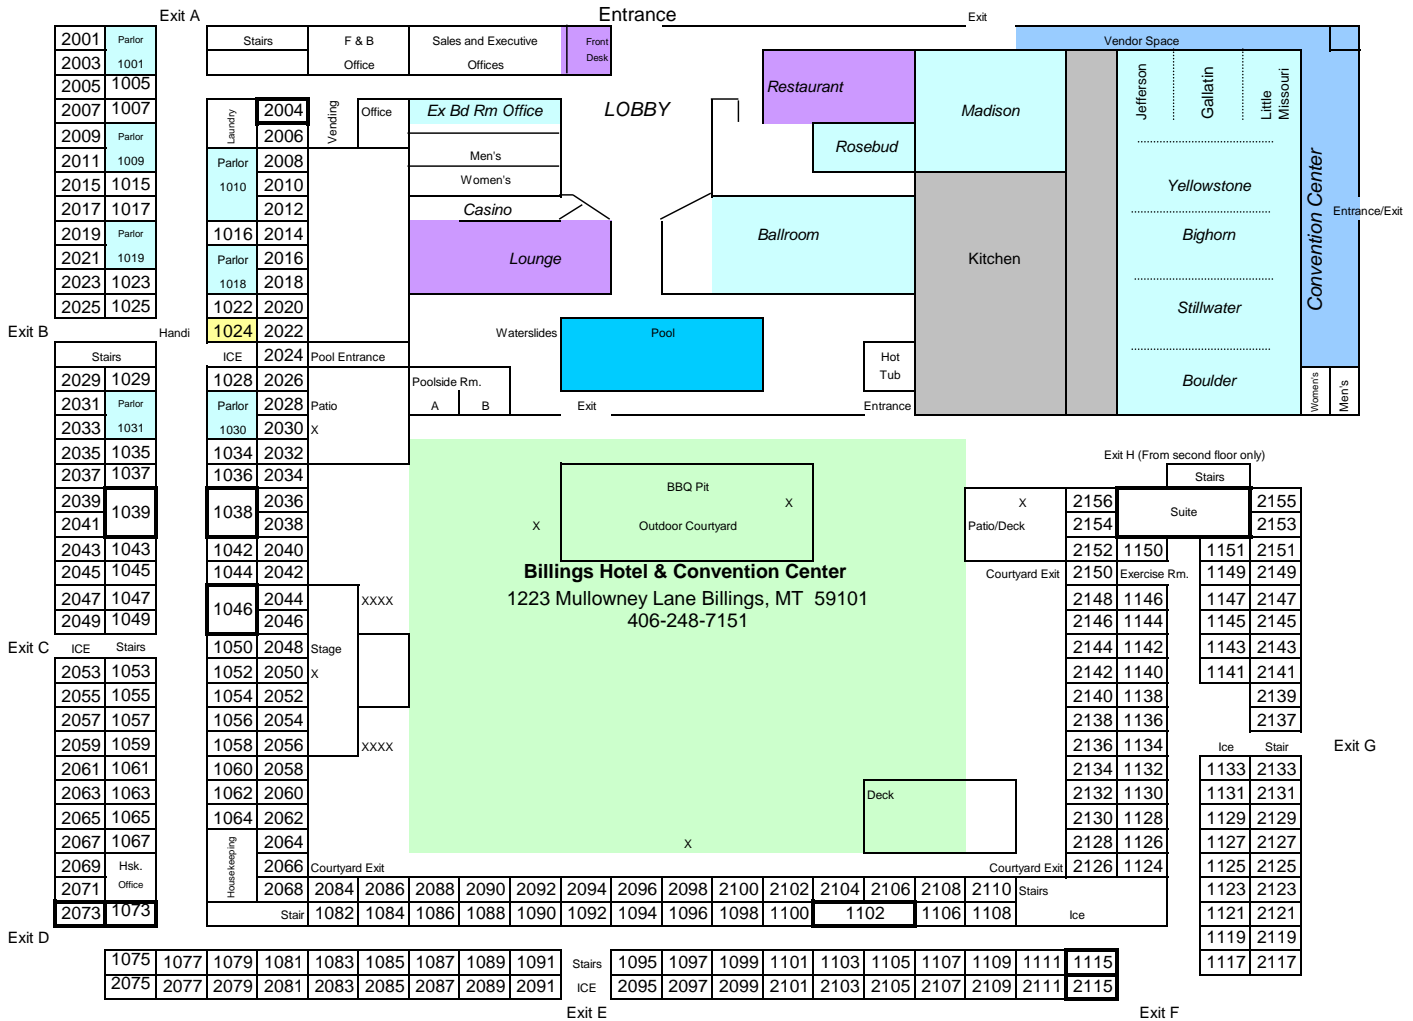

## Hotel Layout

Rooms 1001 to 1151 are on the first floor & Rooms 2001 to 2156 are on the second floor.

Soda Machines are located at Exit A, B, C, D, E, F, G - First Floor and Second Floor  
Ice Machines on first floor are located at Exit B, C & G, second floor are located at Exit E