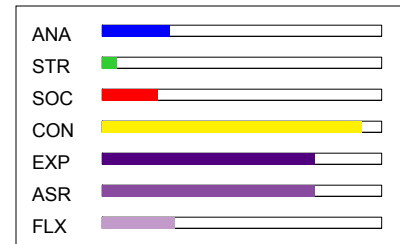

DEDI LARUE

HOW YOU THINK: PERCENTAGES

Zonta - June Meeting - 2014-06-07

DENISE LUCKHURST

MICHELLE MEDAL

KAY MEYER

MAUREEN MORGAN

SUSIE NULTY