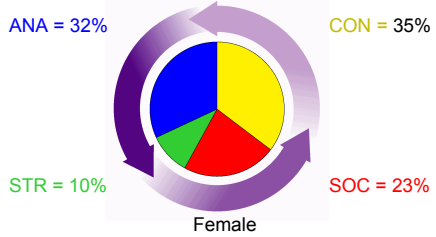

Zonta - June Meeting - 2014-06-07

MICHELLE AMMERMAN

DEB BEATTY

JANET BERGIN

DEEDEE BOYSEN

KASONDRA BROOKE-MUHM

RENEE COPPOCK

SHEILA DAVIS

TERESA FORBES

MICHELLE AMMERMAN

HOW YOU THINK: PERCENTAGES