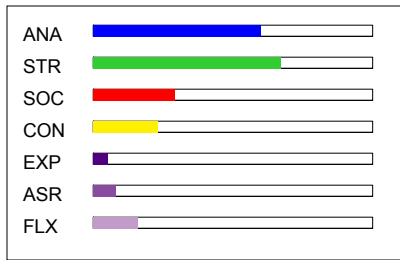

Zonta - June Meeting - 2014-06-07

DENISE LUCKHURST

MICHELLE MEDAL

KAY MEYER

MAUREEN MORGAN

SUSIE NULTY

TERRI OTLEY

DENISE LUCKHURST

HOW YOU THINK: PERCENTAGES