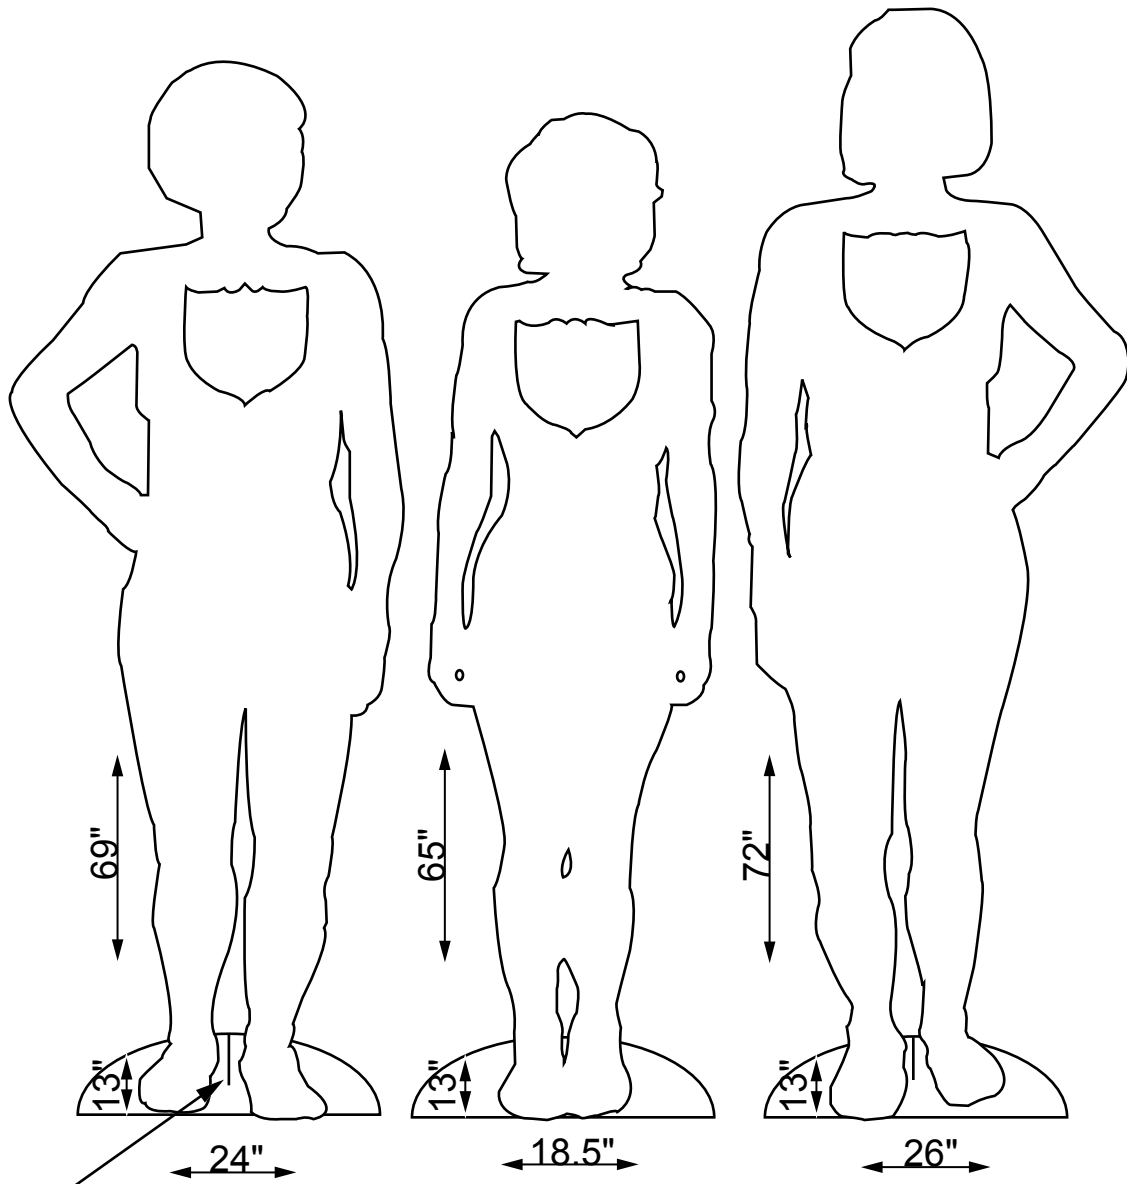

Silent Witness Figures

These scale drawings are approximately 8% of actual size. For full-size reproduction just project an overhead transparency of this page onto a wall and trace the figures and shields.

cut out
7.5" high

FIGURE A
Height 69"
Width 24"

FIGURE B
Height 65"
Width 18.5"

FIGURE C
Height 72"
Width 26"